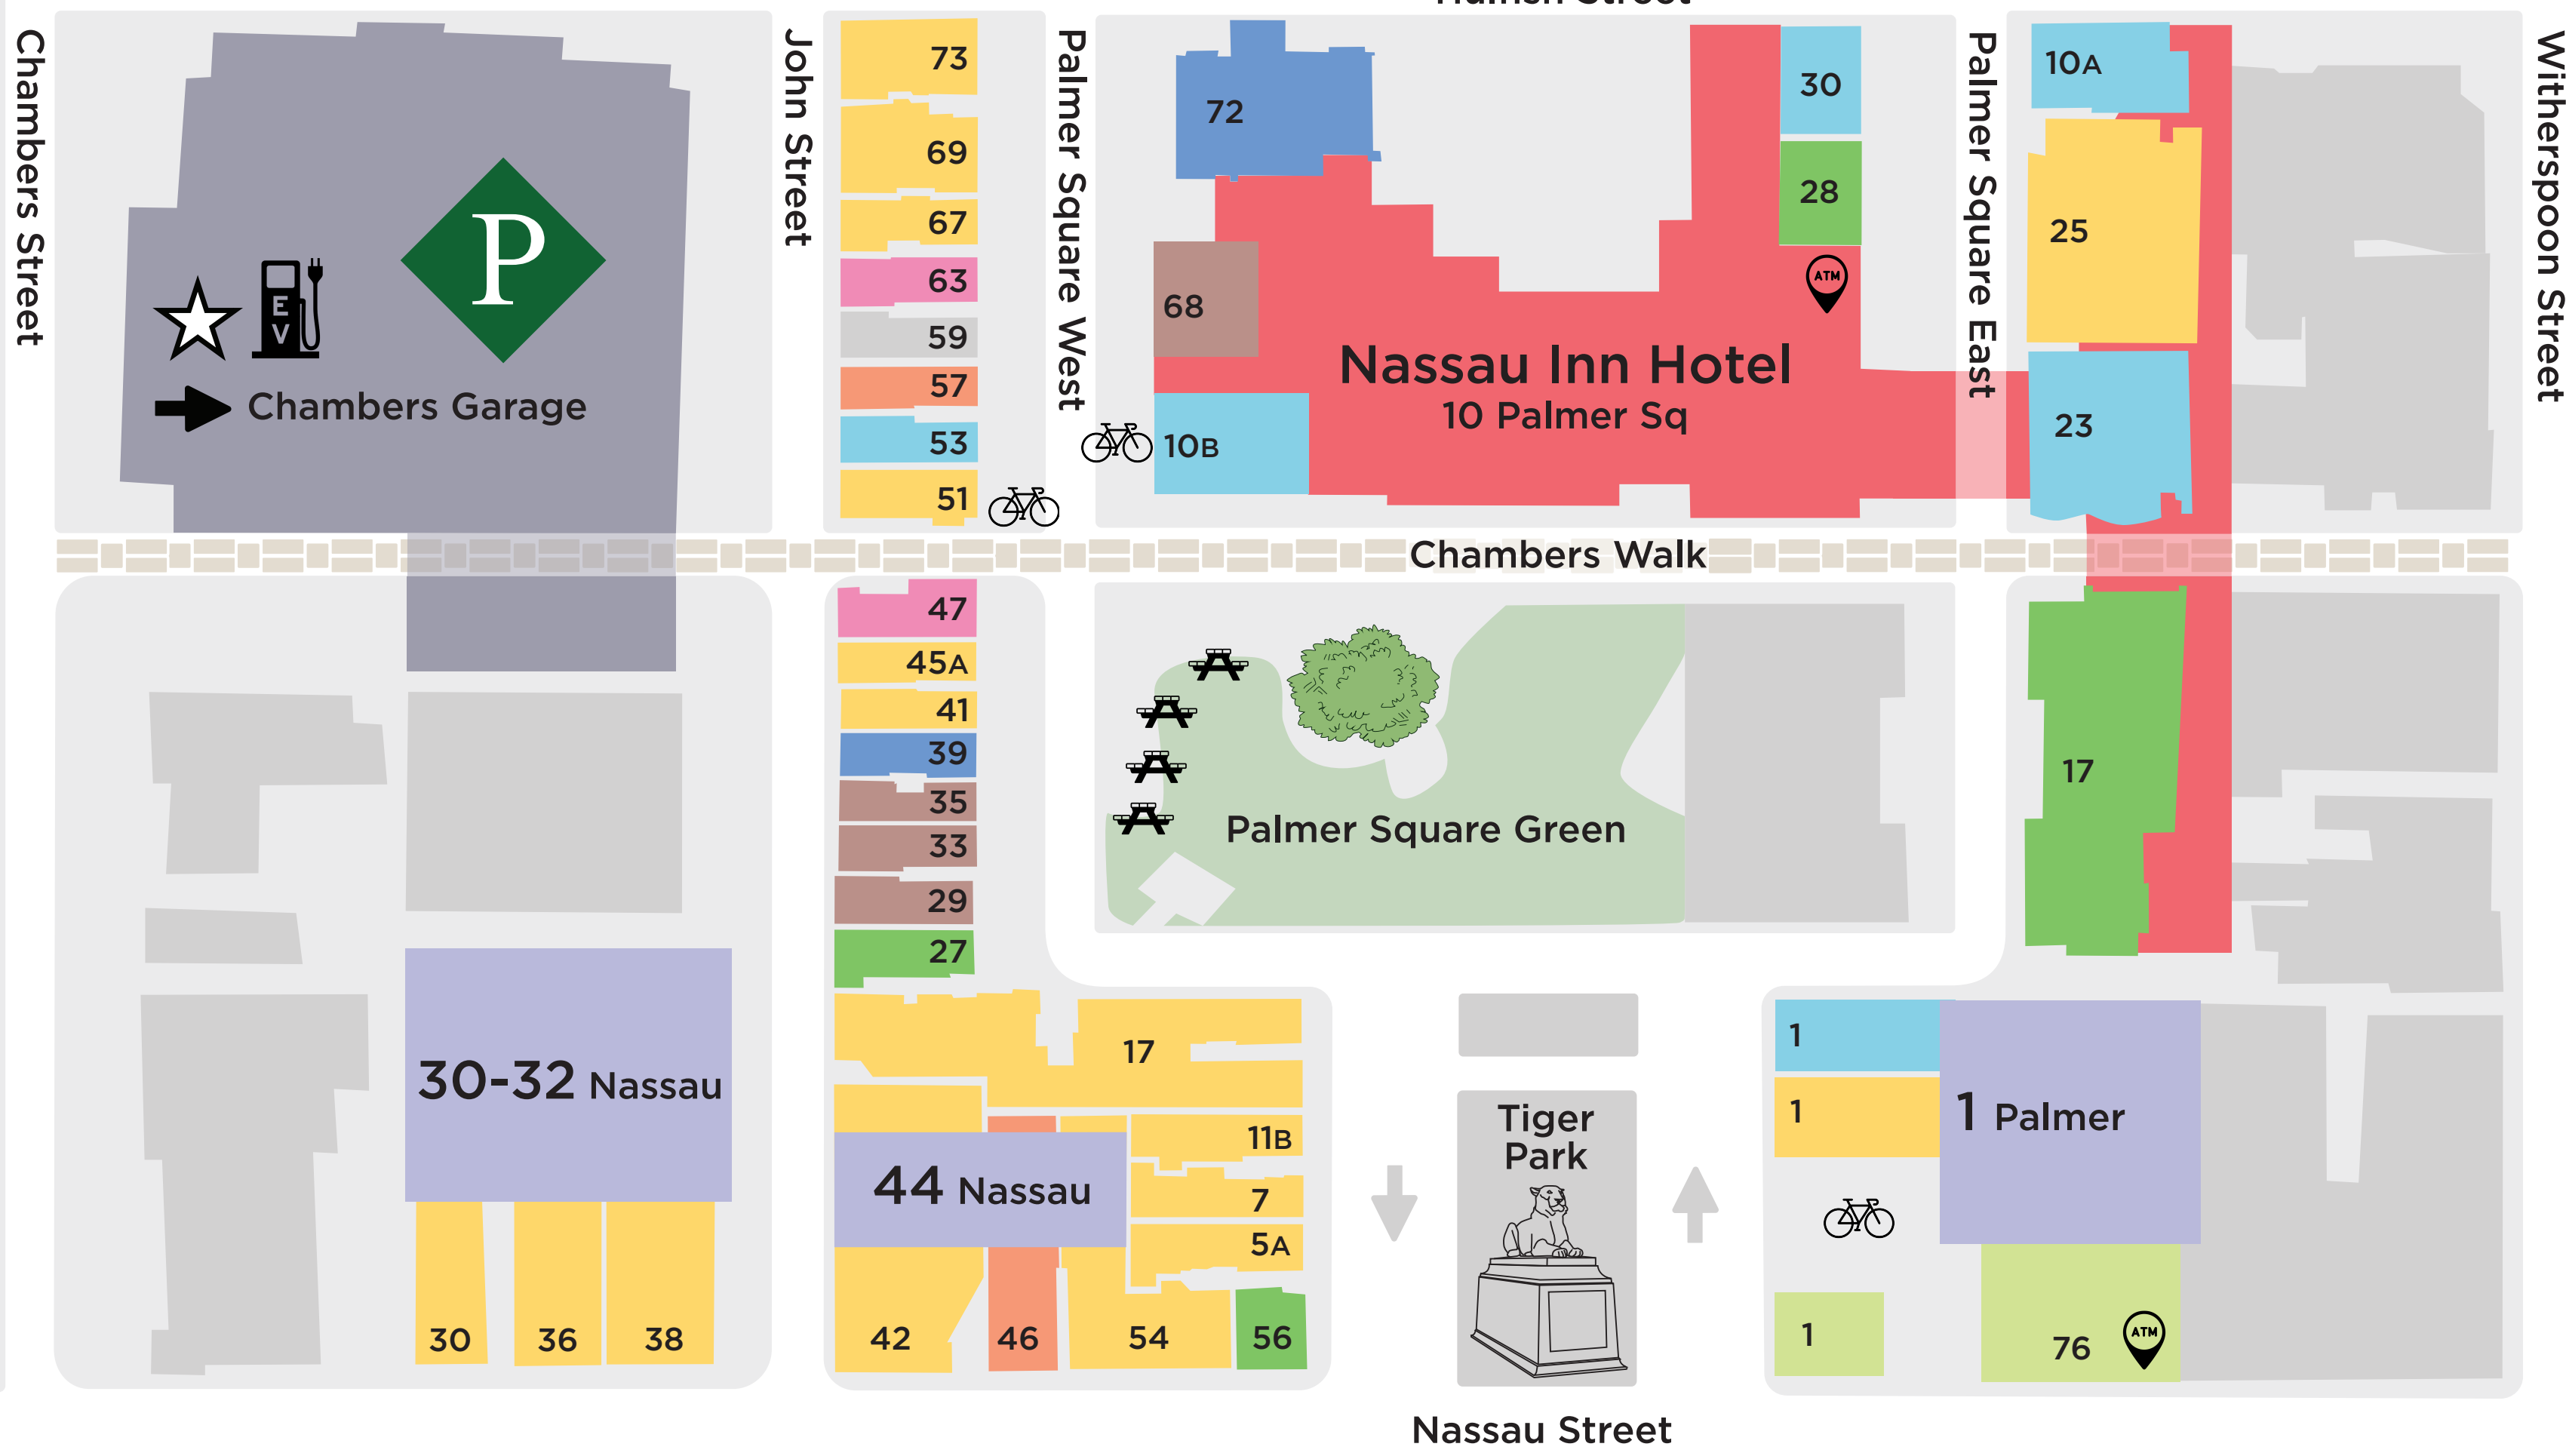

- The Residences At Palmer Square
- Office Buildings
- Nassau Inn Hotel
- Parking
- Car Charging Station
- Garage Office
- Bike Parking
- ATM
- Picnic Tables

PALMER SQUARE
PRINCETON

PRINCETON UNIVERSITY
*Across the street

JEWELRY

- 47 Dandelion
- 63 Rowan

BEAUTY & WELLNESS

- 72 Bluemercury
- 39 Le Labo
- 31A Salon Pure
- 53 SkinSpirit

OPTICAL

- 57 Morgenthal Frederics
- 46 Warby Parker

SERVICES & BANKING

- 76 PNC Bank (ATM location)
- 1 The Kiosk

Newspapers, bus tickets, grab-and-go snacks, drinks & more!

FOOD & BEVERAGE

- 29 Mediterra Restaurant & Taverna
- 53 Olsson's Fine Foods
- 10A Playa Bowls
- 49 Princeton Corkscrew Wine Shop
- 30 Princeton Soup & Sandwich Co.
- 23 Teresa Caffe
- 1 Winberie's Restaurant & Bar
- 10B Yankee Doodle Tap Room

COFFEE & SWEETS

- 35 The Bent Spoon
- 5B Halo Fête
- 9 Halo Pub
- 68 Lindt Chocolate
- 43 Maman
- 33 Rojo's Roastery
- 29 Thomas Sweet Chocolate

ART & HOME

- 56 Princeton University Art Museum Store
- 17 Arhaus Studio
- 28 Framebridge
- 27 Miya Table & Home