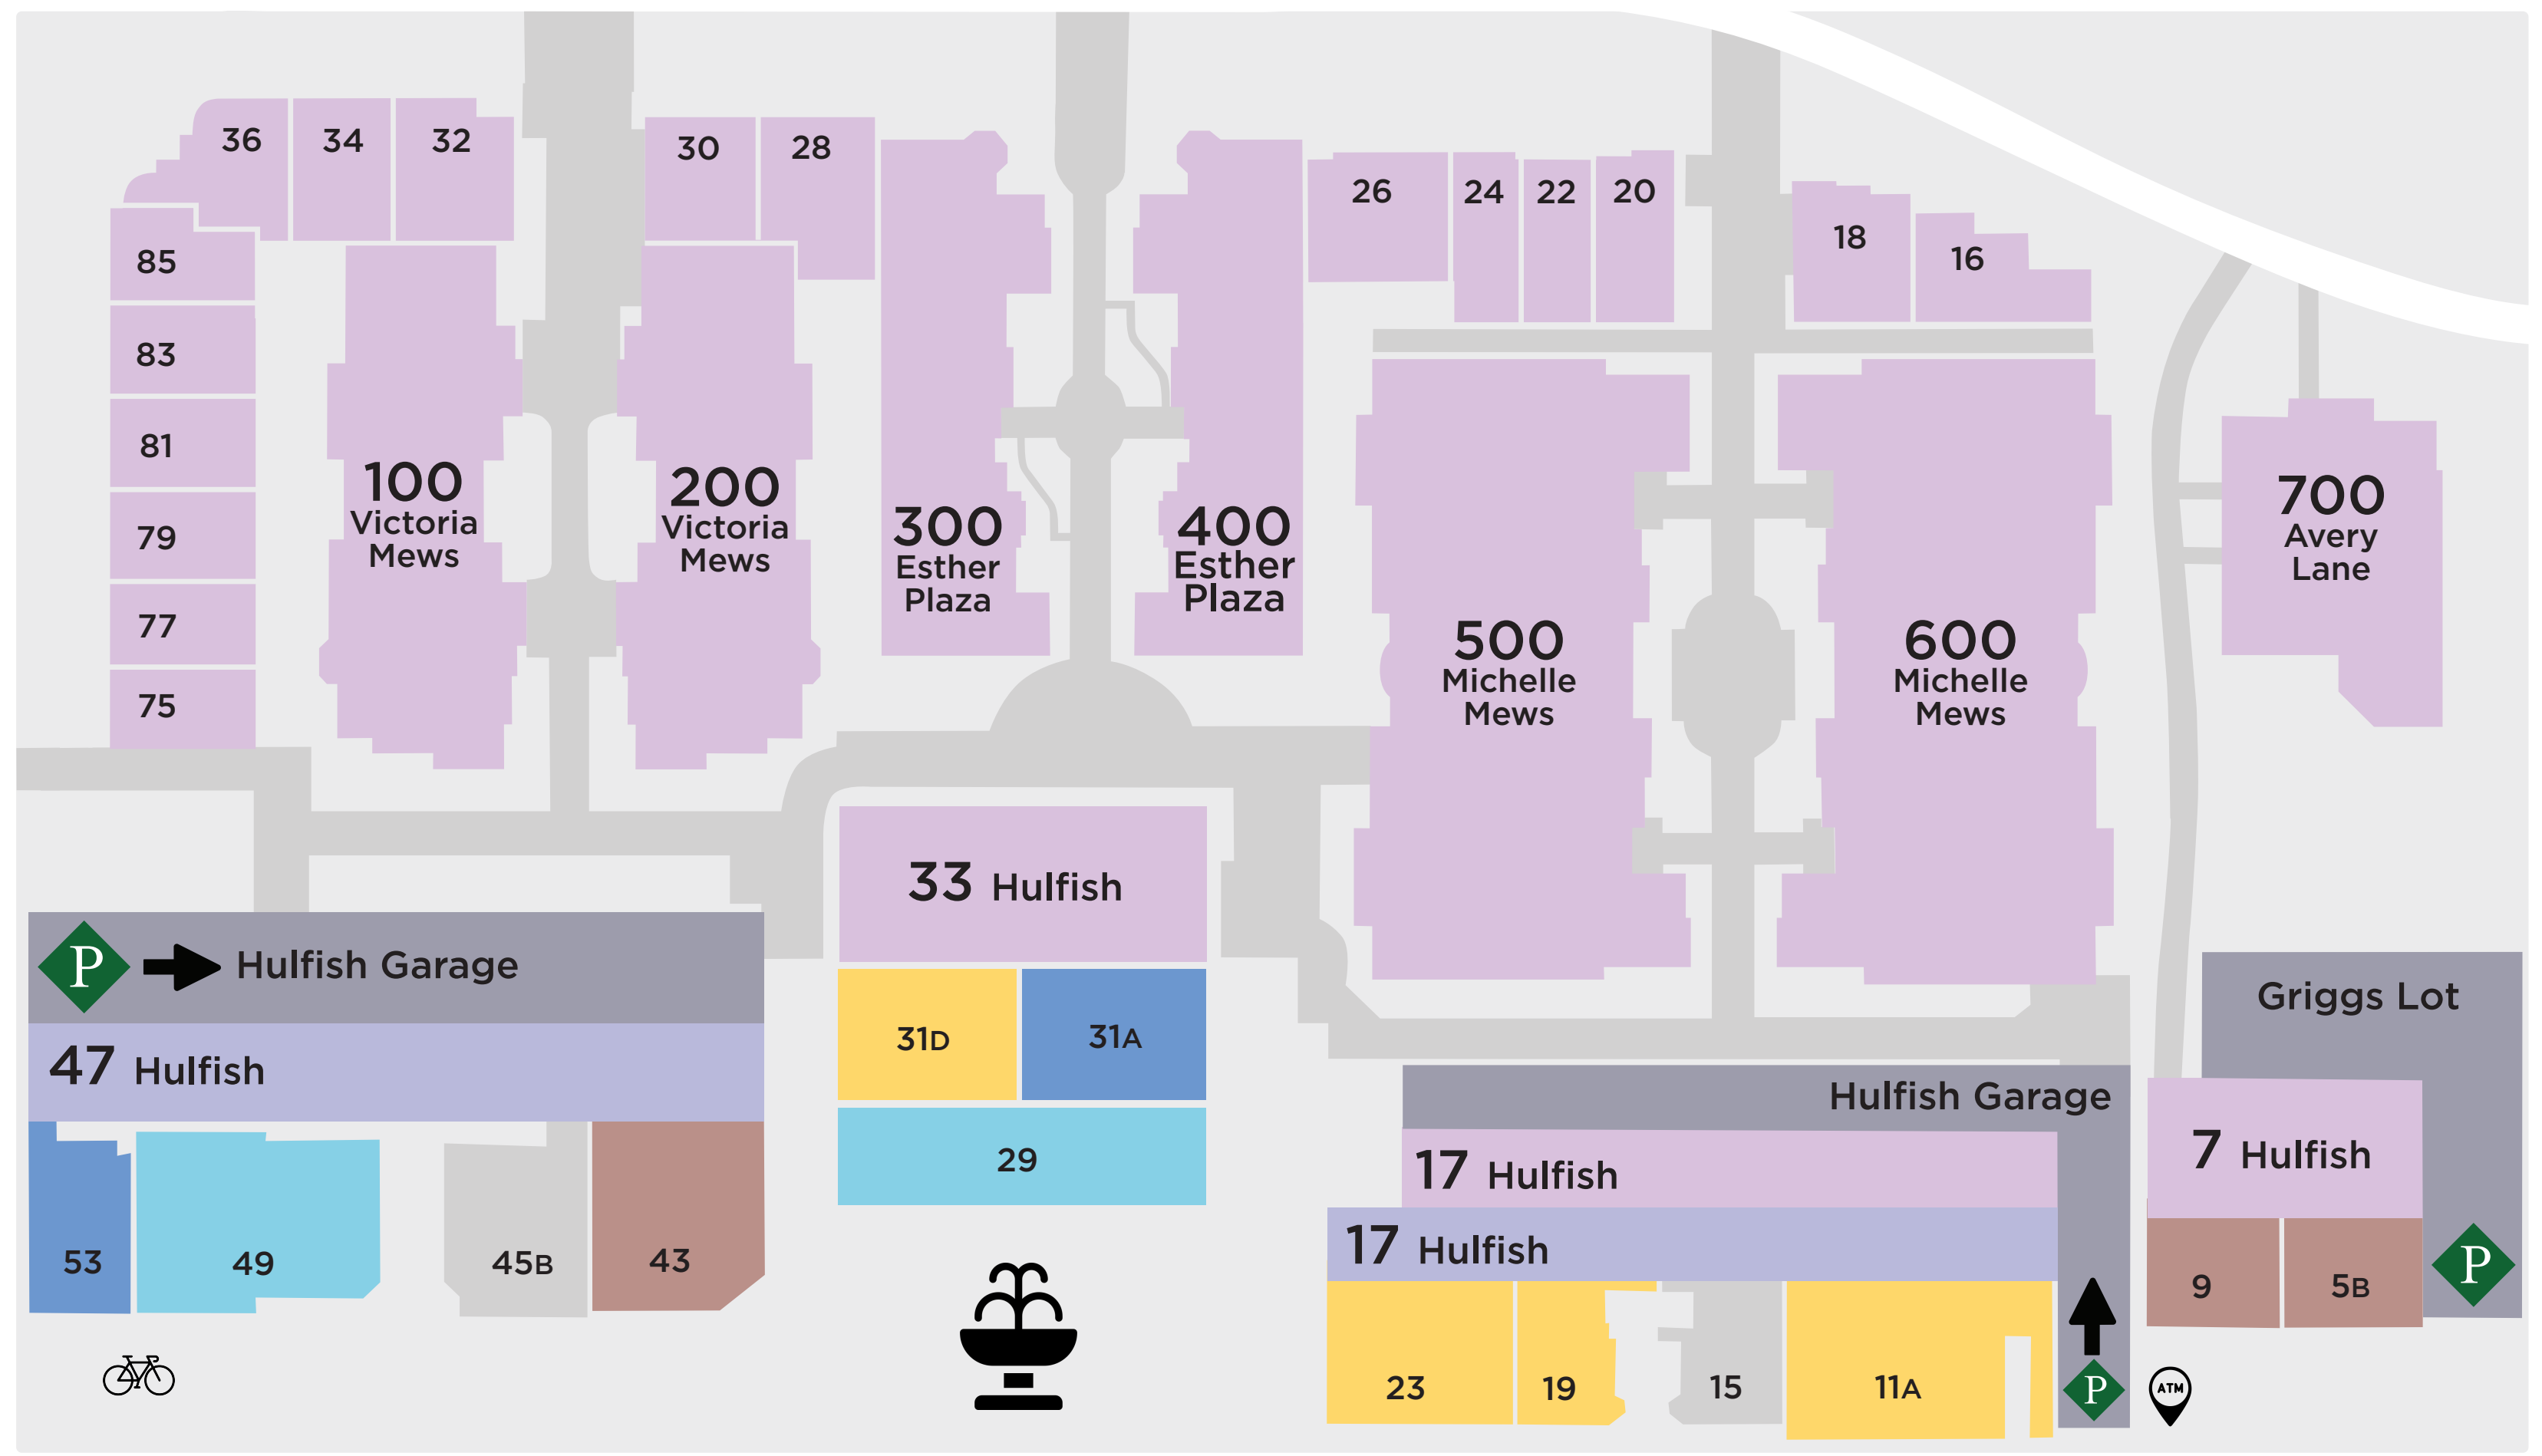

- The Residences At Palmer Square
- Office Buildings
- Nassau Inn Hotel
- Parking
- Car Charging Station
- Garage Office
- Bike Parking
- ATM
- Picnic Tables

PALMER SQUARE
PRINCETON

PRINCETON UNIVERSITY
*Across the street

JEWELRY

- 47 Dandelion
- 63 Rowan

BEAUTY & WELLNESS

- 72 Bluemercury
- 39 Le Labo
- 31A Salon Pure
- 53 SkinSpirit

OPTICAL

- 57 Morgenthal Frederics
- 46 Warby Parker

SERVICES & BANKING

- 76 PNC Bank (ATM location)
- 1 The Kiosk

Newspapers, bus tickets, grab-and-go snacks, drinks & more!

FOOD & BEVERAGE

- 29 Mediterra Restaurant & Taverna
- 53 Olsson's Fine Foods
- 10A Playa Bowls
- 49 Princeton Corkscrew Wine Shop
- 30 Princeton Soup & Sandwich Co.
- 23 Teresa Caffe
- 1 Winberie's Restaurant & Bar
- 10B Yankee Doodle Tap Room

COFFEE & SWEETS

- 35 The Bent Spoon
- 5B Halo Fête
- 9 Halo Pub
- 68 Lindt Chocolate
- 43 Maman
- 33 Rojo's Roastery
- 29 Thomas Sweet Chocolate

ART & HOME

- 56 Princeton University Art Museum Store
- 17 Arhaus Studio
- 28 Framebridge
- 27 Miya Table & Home