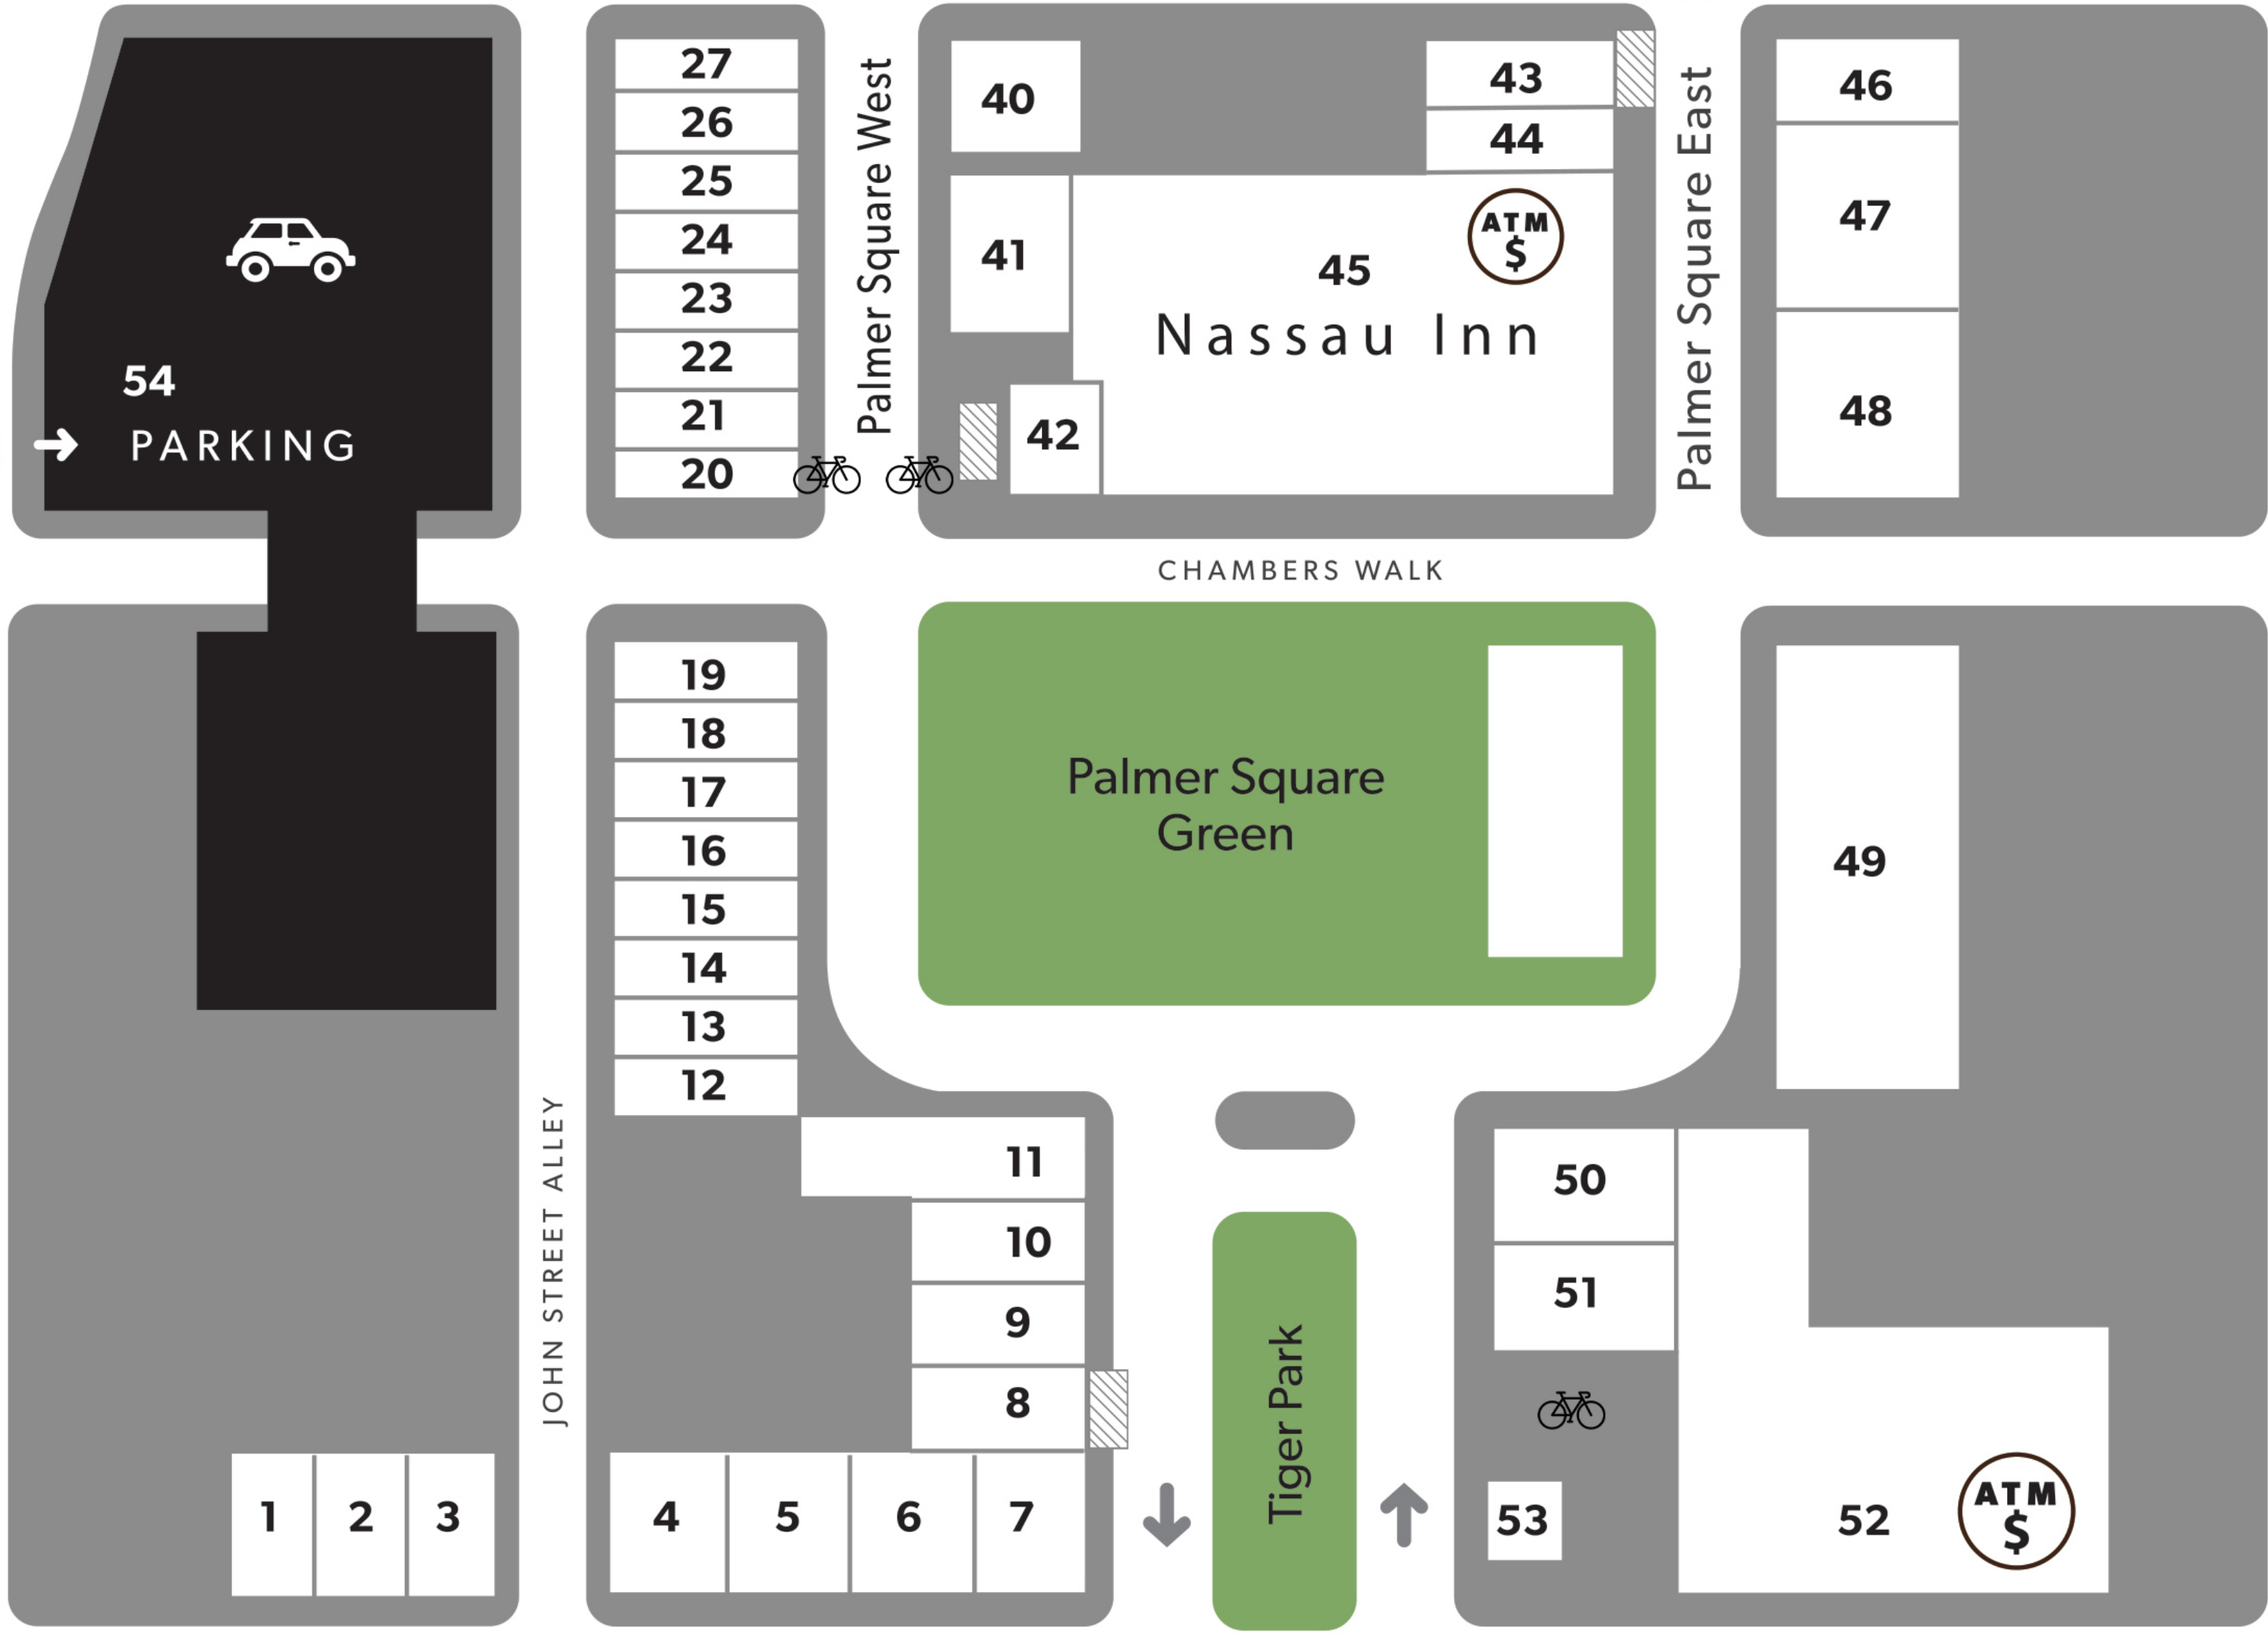

Paul Robeson Place

Hulfish Street

Nassau Street

 PRINCETON UNIVERSITY

-  = Fountain
-  = Bike Parking
-  = Outdoor Patios / Seating Areas

PALMER SQUARE

PRINCETON

Directory of Stores & Restaurants

- ART**
- 37 Art on Hulfish, A Gallery of the Princeton University Art Museum
 - 7 Princeton University Art Museum Store

- BEAUTY**
- 40 bluemercury
 - 33 Salon Pure

- CHILDREN'S APPAREL**
- 25 Barbour
 - 9-10 Faherty
 - 51 J.Crew
 - 44 The Rain
 - 23 Toobydoo

- RESTAURANTS & CAFES**
- 8 Chez Alice Patisserie
 - 30 maman
 - 31 Mediterra Restaurant & Taverna
 - 46 Playa Bowls Princeton
 - 43 Princeton Soup & Sandwich Co.
 - 48 Teresa Caffe
 - 50 Winberie's Restaurant & Bar
 - 42 Yankee Doodle Tap Room

- SALON**
- 33 Salon Pure

- TOYS**
- 47 jaZams

- SERVICES**
- 16 Custom Ink
 - 53 The Kiosk
 - 54 Parking Garage Office
 - 52 PNC Bank (ATM location)

- SHOES**
- 25 Barbour
 - 9-10 Faherty
 - 51 J.Crew
 - 26 Johnny Was
 - 18 Lilly Pulitzer
 - 3 Madewell
 - 27 NIC+ZOE
 - 44 The Rain
 - 4 Urban Outfitters
 - 1 Zoë